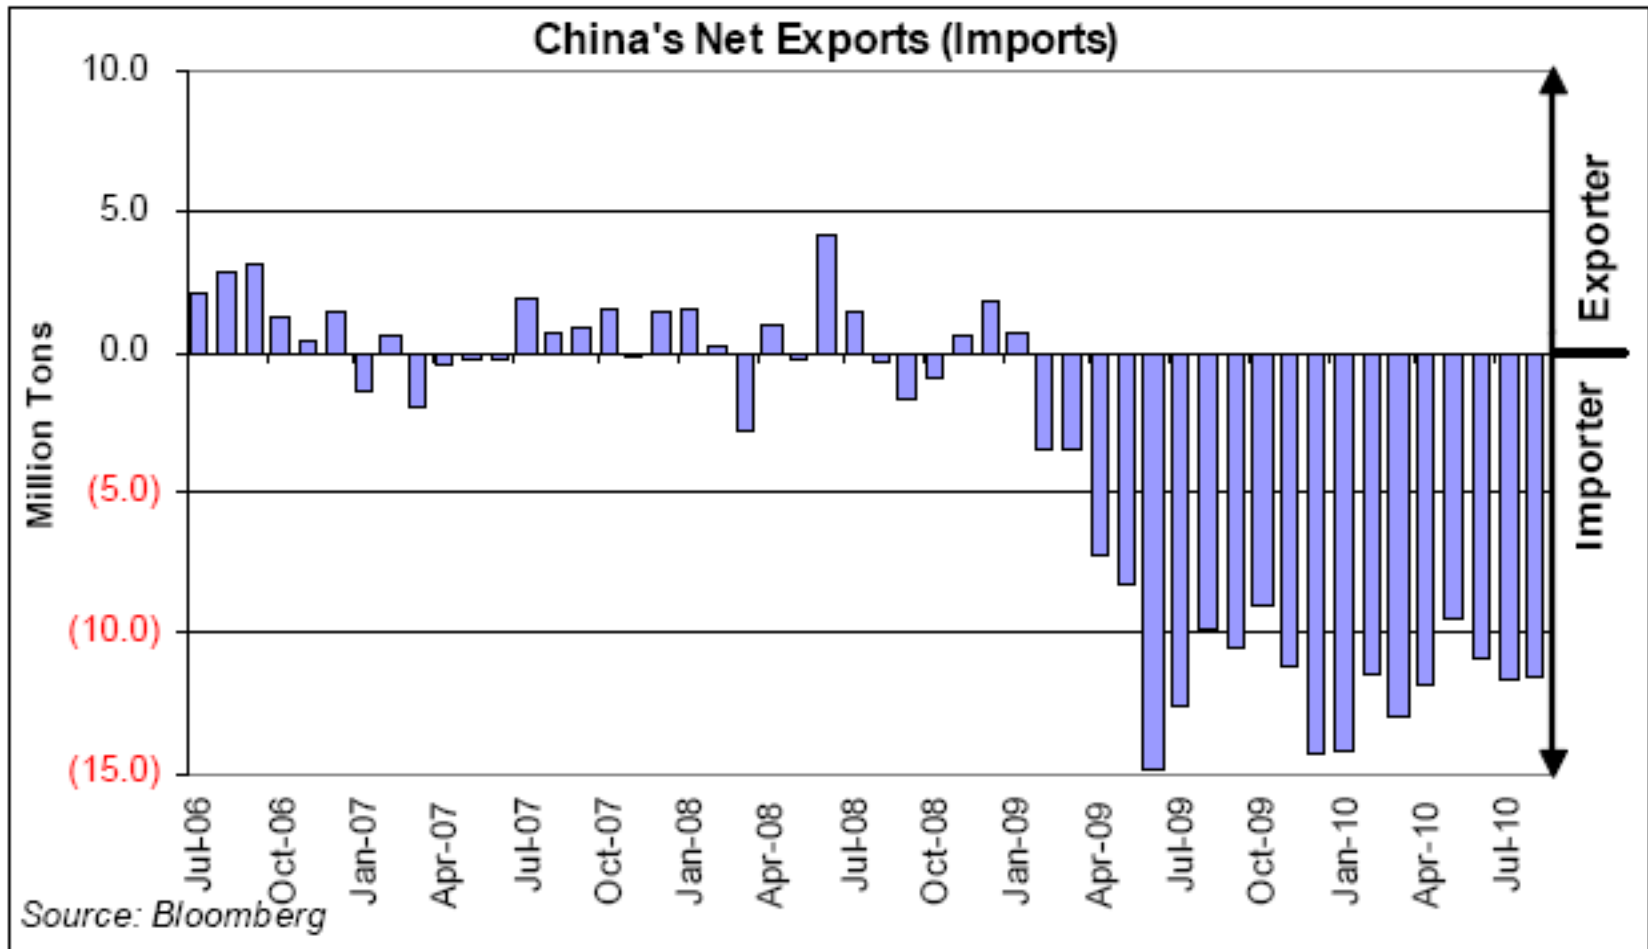

United States Gas Forecast BCF/D

Monthly spot price of uranium \$/lb

Monthly Spot Price of Uranium \$ per lb.

China's Net Coal Exports and Imports

Chapter 15 The World Energy Dilemma, Where Next?

The World Wide Energy Dilemma, Where Next