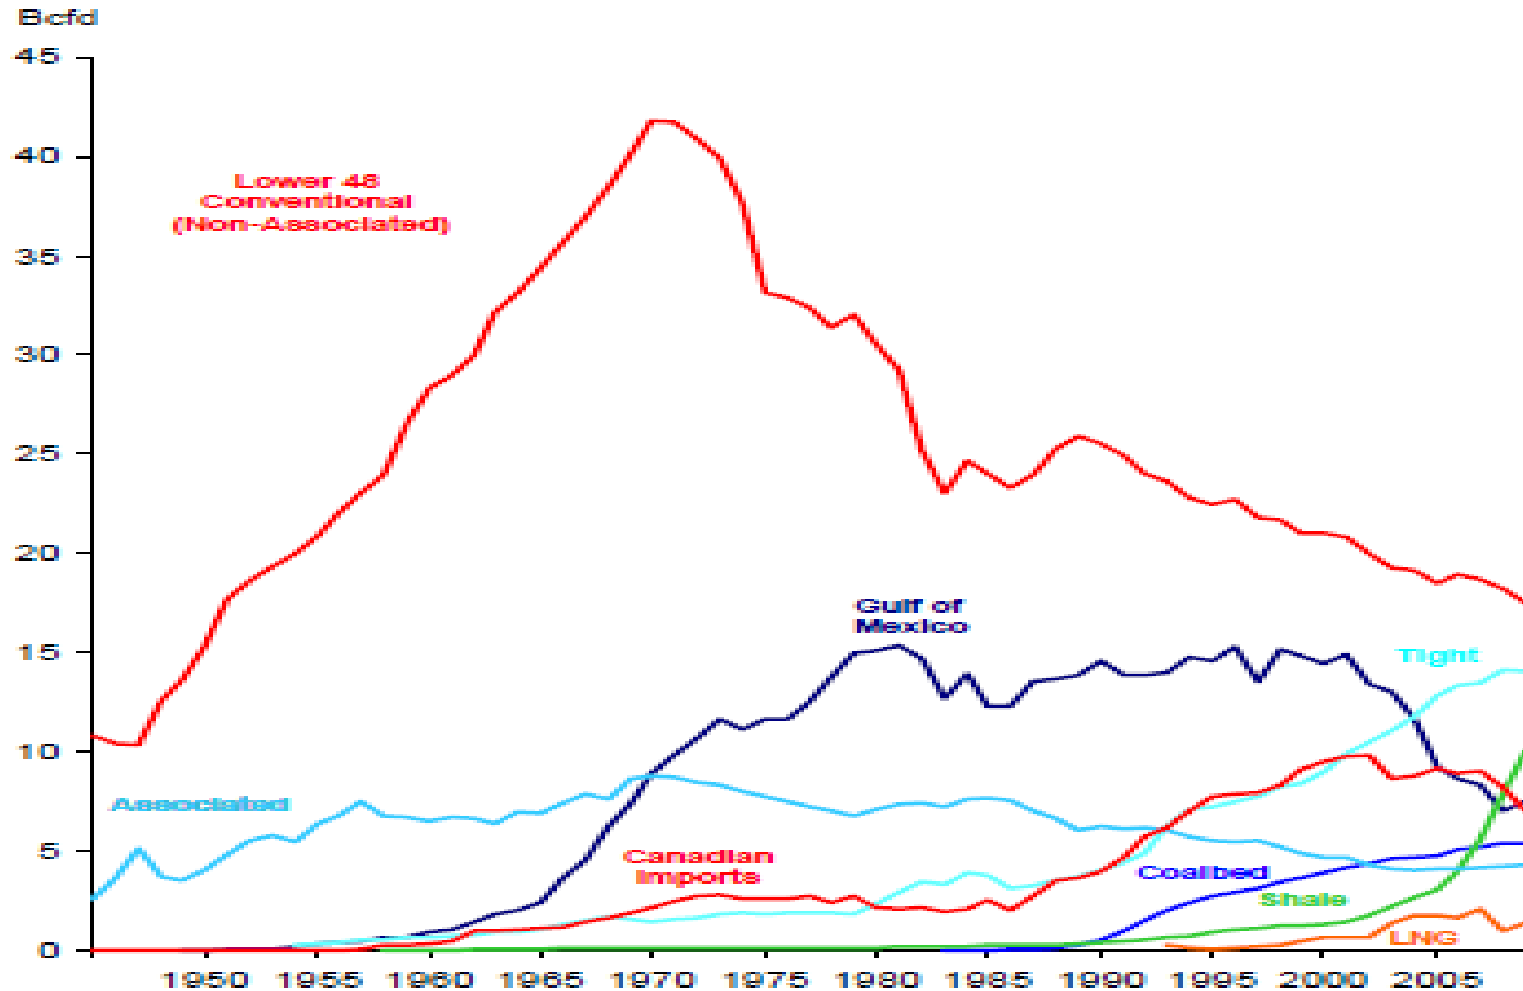

US natural gas production

G R O P P E
L O N G &
L I T T E L L

UNITED STATES NATURAL GAS PRODUCTION