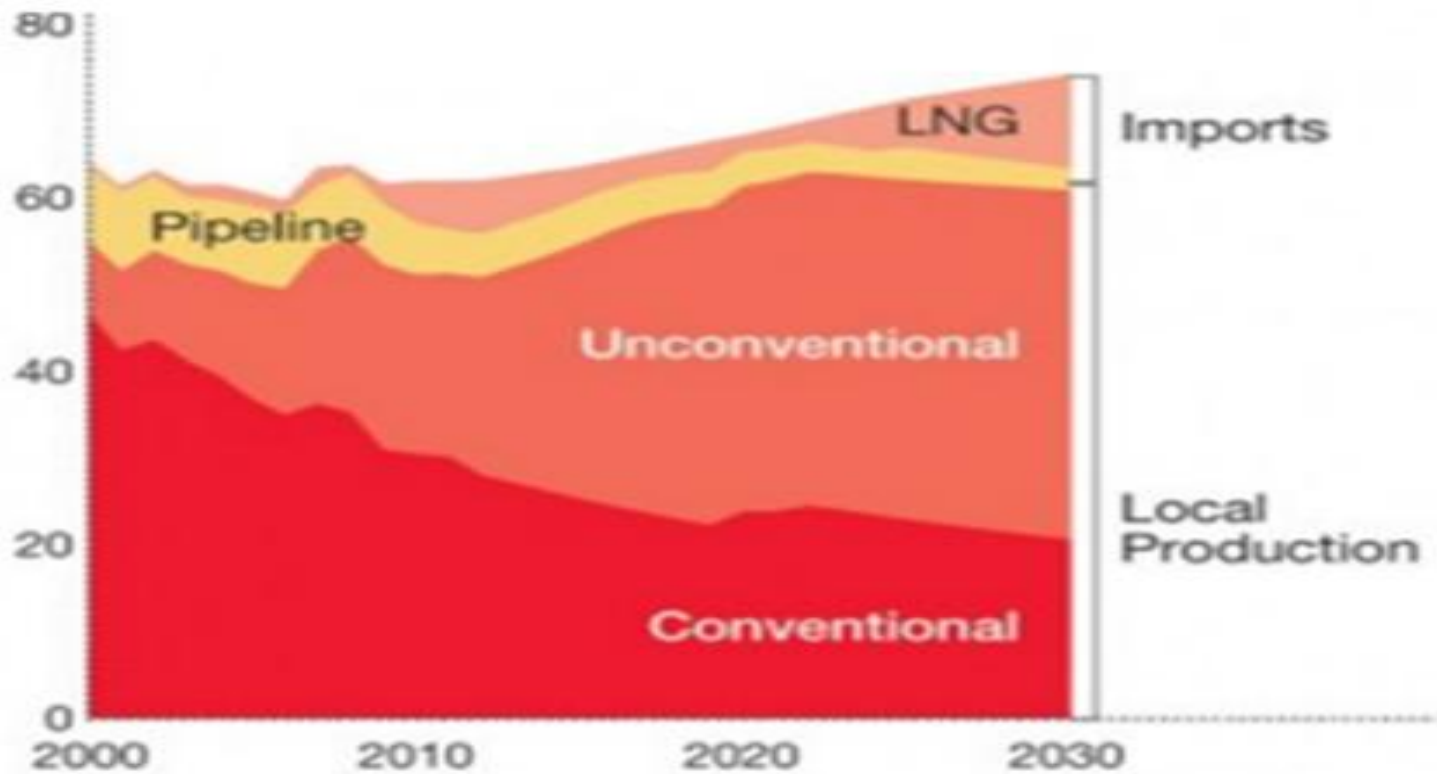

US natural gas forecast (Bcf/d)

United States Gas Forecast BCF/D