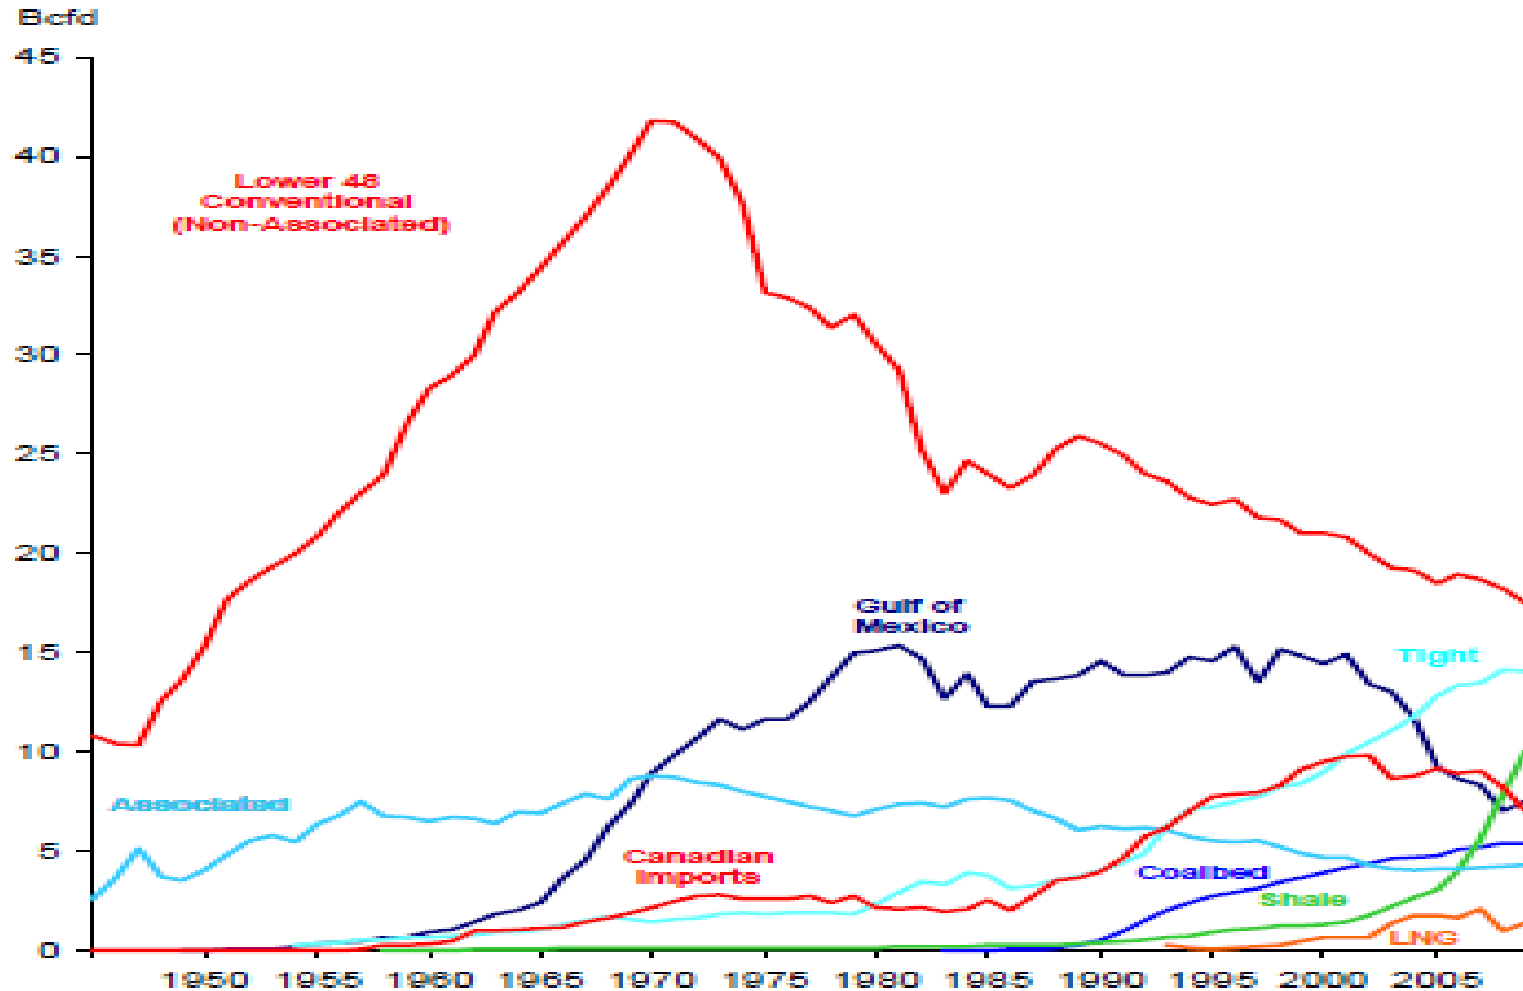

Chapter 14

Map of Straits of Hormuz

The Road out of Kuwait City

Presented at Congressional Hearing on National Security 1994

Demolished Vehicals

**Road out of Kuwait City Highway 80
April 1991**

**100,000-600,000
Dead Iraq's?**

The Road out of Kuwait City

Presented at Congressional Hearing on National Security 1994

US natural gas production

G R O P P E
L O N G &
L I T T E L L

UNITED STATES NATURAL GAS PRODUCTION

US natural gas forecast (Bcf/d)