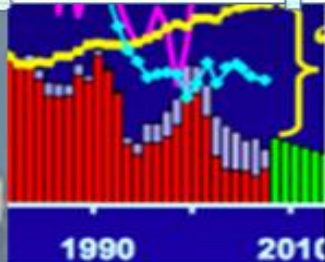

March 12, 2011 Picture of Large Blast at Fukushima-Daiichi Nuclear Power Plant after 8.9 Earth Quake Hits Region.

Deep Water Since 2002 World Wide Represents 30% of Oil Discoveries

Dr. Colin Campbell - ASPO/Ireland