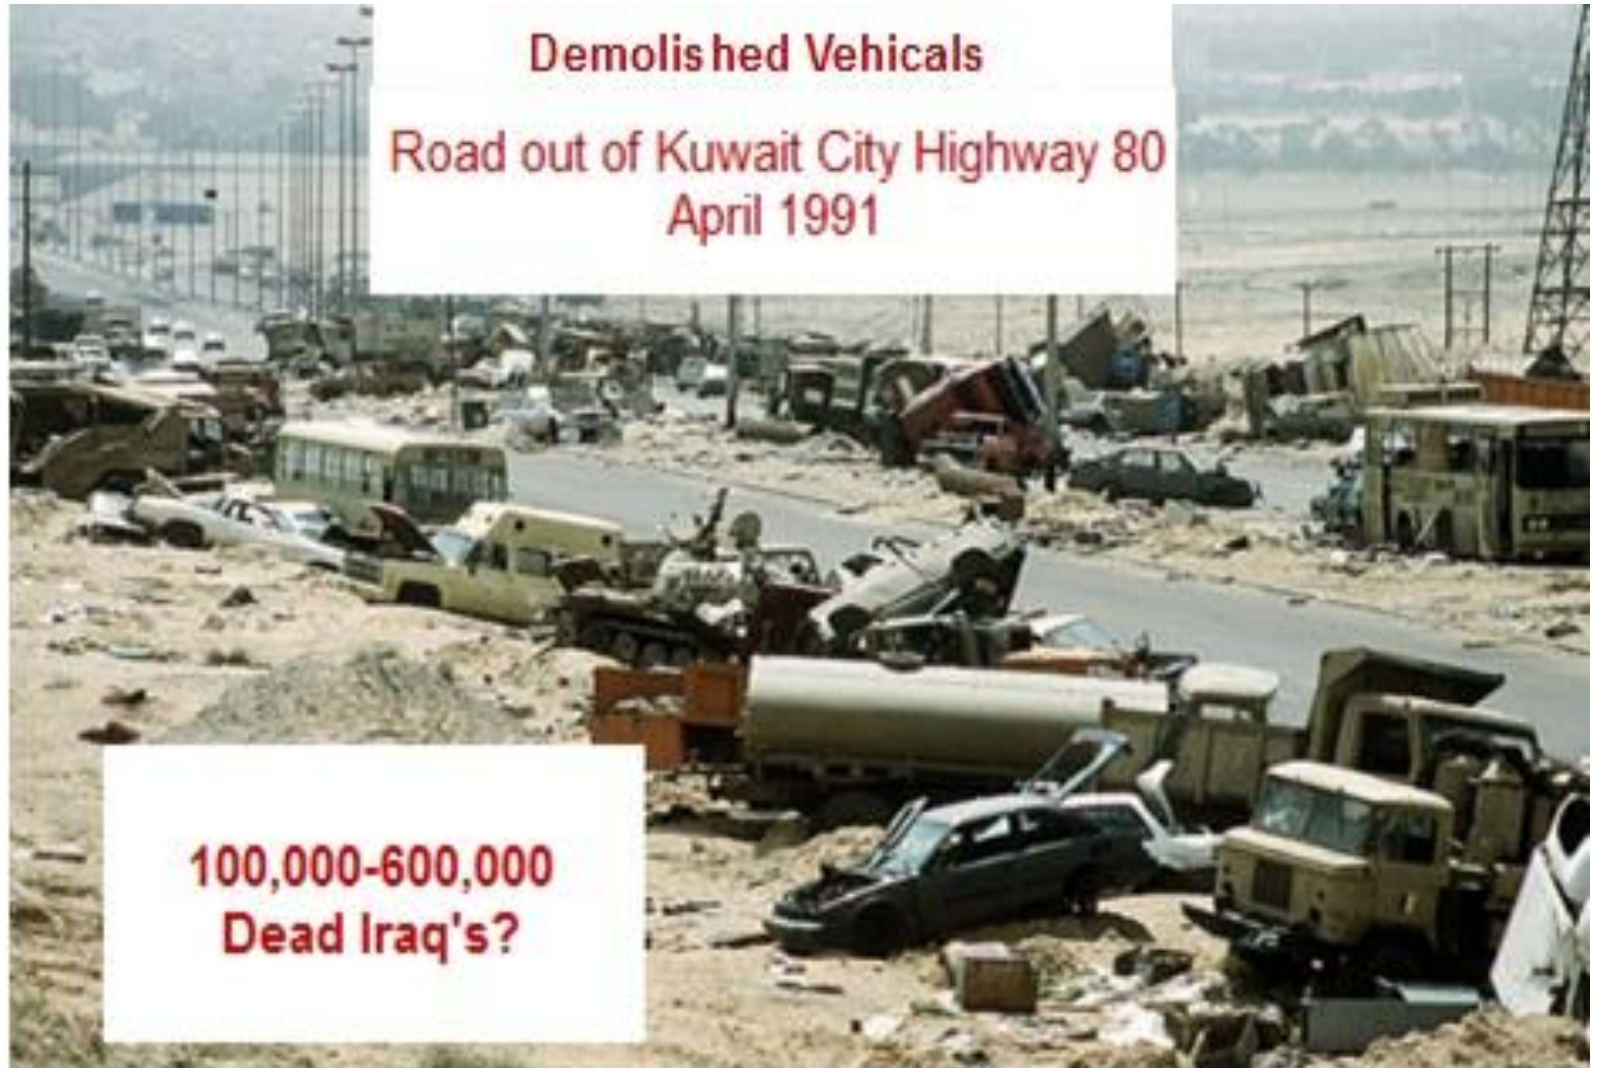

# The Road out of Kuwait City

Presented at Congressional Hearing on National Security 1994

**Demolished Vehicals**

**Road out of Kuwait City Highway 80  
April 1991**

**100,000-600,000  
Dead Iraq's?**

# The Road out of Kuwait City

Presented at Congressional Hearing on National Security 1994

## The World Wide Energy Dilemma, Where Next

Energy & Capital November 3, 2010

Gulf Troops Enter Bahrain to Put Down Unrest Including, Saudi Arabia, Qatar, and the

VS.

March 12, 2011 Picture of Large Blast at Fukushima-Daiichi Nuclear Power Plant after 8.9 Earth Quake Hits Region.

On this date it was undetermined if the nuclear core had melted down and released radiation.

Dr. Colin Campbell - ASPO/Ireland

U.S. Navy / AFP / Getty Images  
'Operation Odyssey Dawn' Begins

From National Geographic Channel