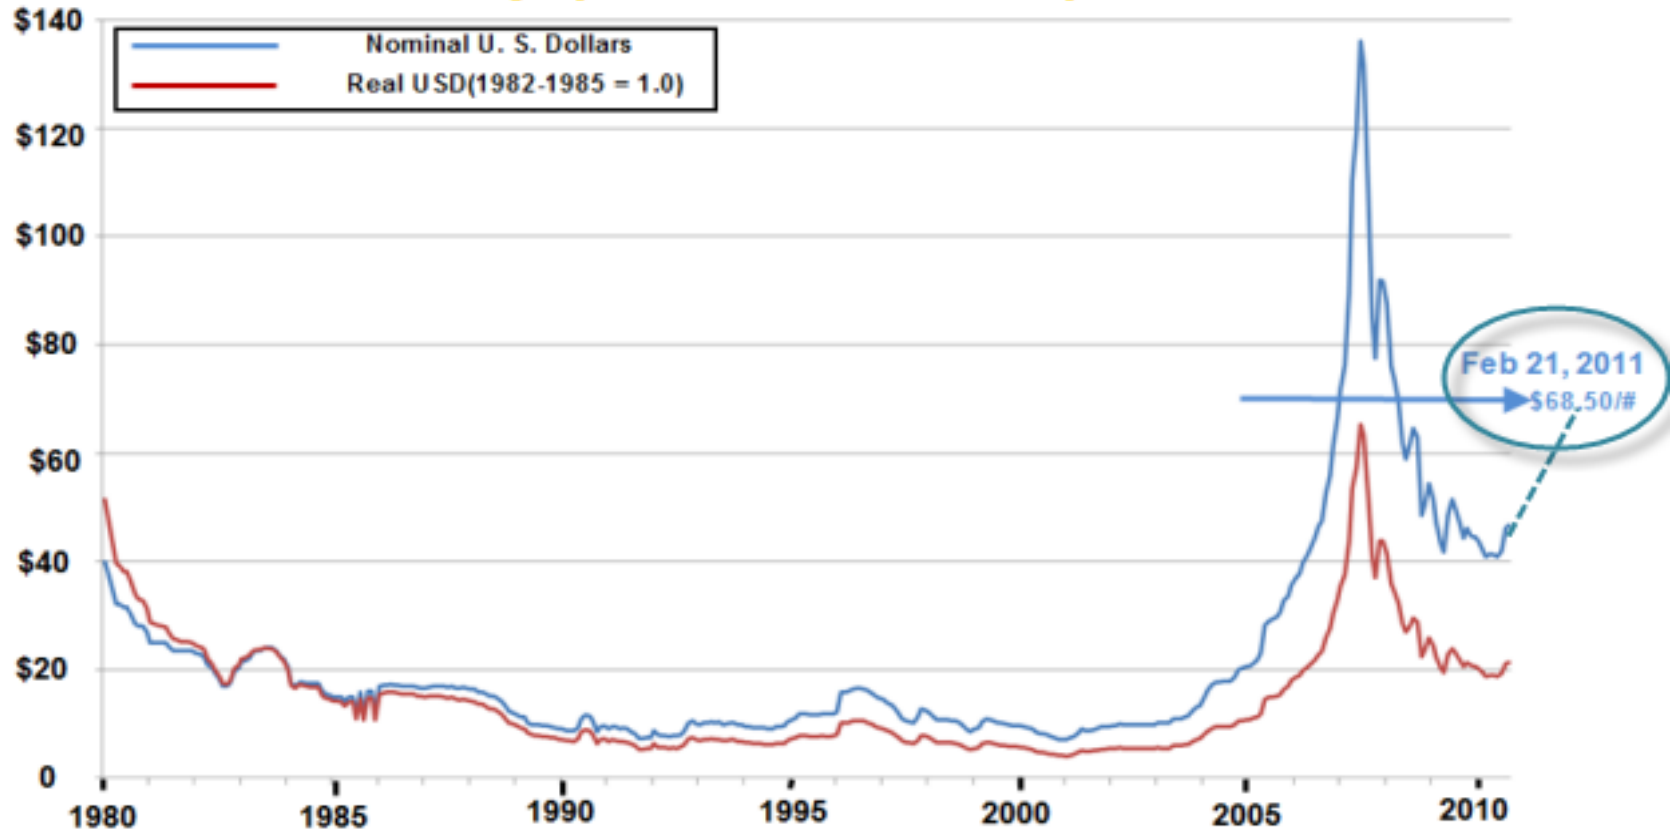

Monthly spot price of uranium $/lb

Monthly Spot Price of Uranium $ per lb.